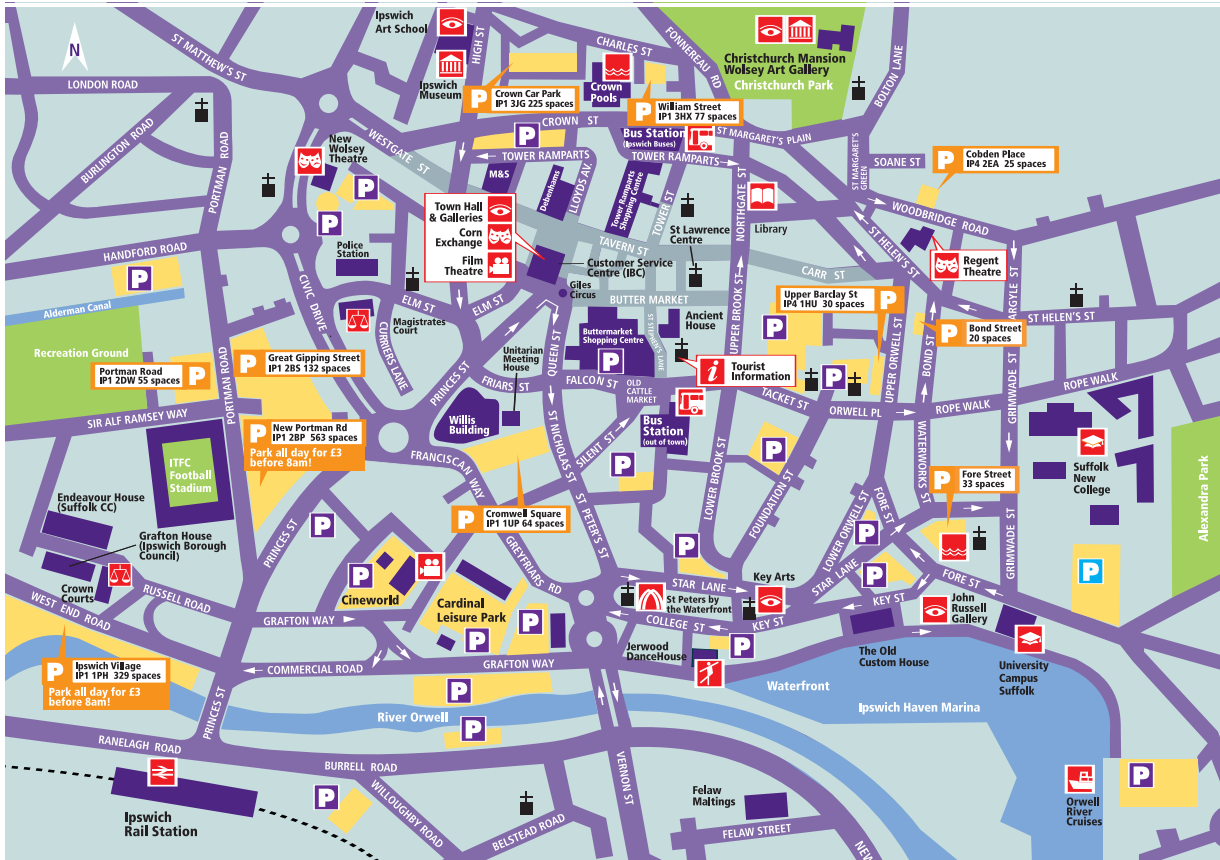

Parking Planner

- Ipswich Borough Council Car Parks
- Other car parks
- Car park open weekends only
- Tourist Information Centre
- Bus station
- Rail station
- River cruises
- Art Gallery/Centre
- Heritage Centre/Concert Venue
- Museum
- Cinema
- Theatre
- Library
- University/College
- DanceHouse
- Swimming Pool
- Court

Long Stay

Great Gipping Street car park
Portman Road Ipswich IP1 2BS
(132 spaces)

Ipswich Village car park
West End Road IP1 1PH (329 spaces)

New Portman Road car park
Portman Road IP1 2BP (563 spaces)

Portman Road car park
Portman Road IP1 2DW (55 spaces)

South Street car park
South Street (54 spaces)

Short Stay

Bond Street car park
Bond Street IP4 1JE (20 spaces)

Cobden Place car park
Cobden Place IP4 2EA (25 spaces)

Cromwell Square car park
Cromwell Square IP1 1UP (64 spaces)

Crown car park
Charles Street IP1 3JG (225 spaces)

Fore Street car park,
Star Lane (30 spaces)

Upper Barclay Street car park
Upper Barclay Street IP4 1HU (30 spaces)

William Street car park
William Street IP1 3HX (77 spaces)