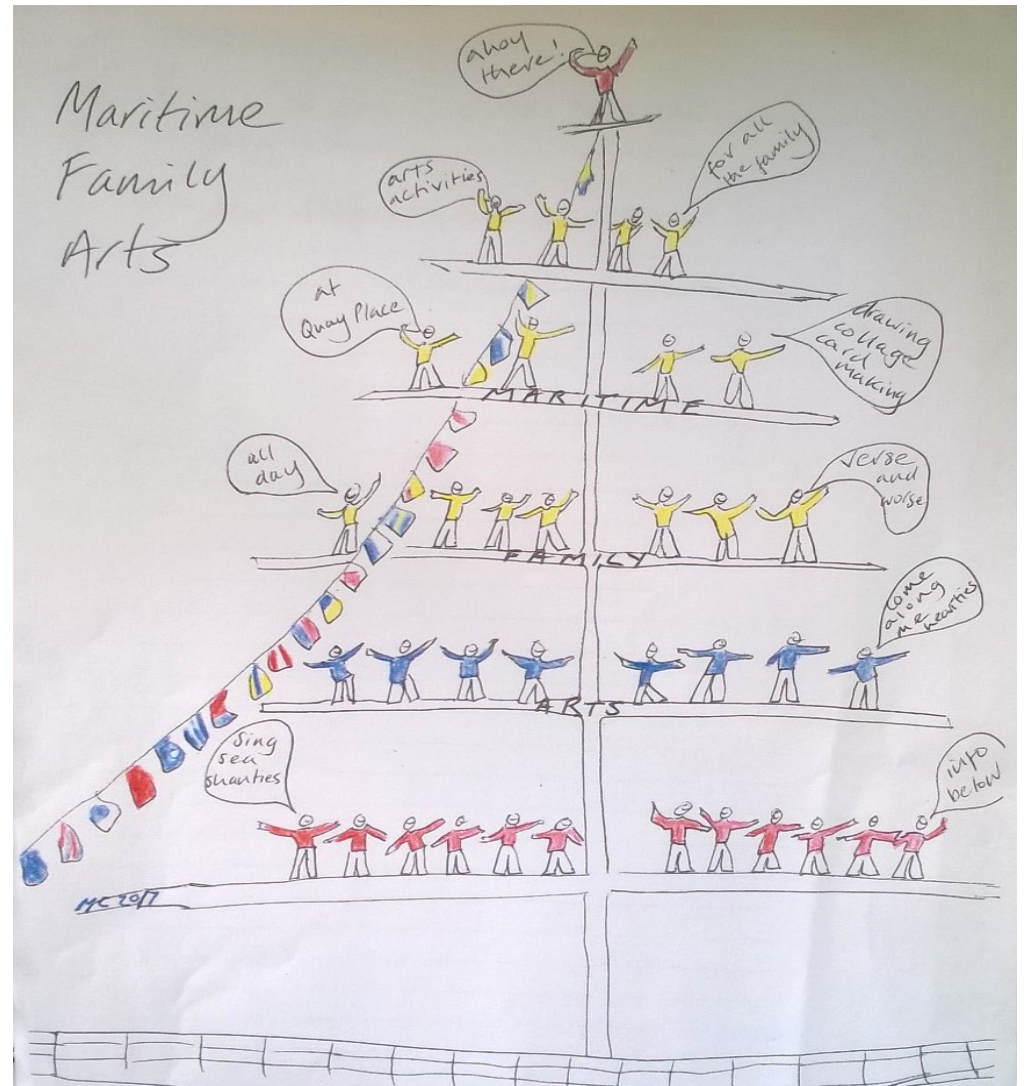

QUAY PLACE

Key Street, Ipswich Suffolk IP4 1BZ

info@quayplace.co.uk

01473 569696

quayplace.co.uk

Version 4 - Summer Programme 2017

Suffolk Mind

Summer 2017 Quay Place Explorers

Events and activities for all ages!